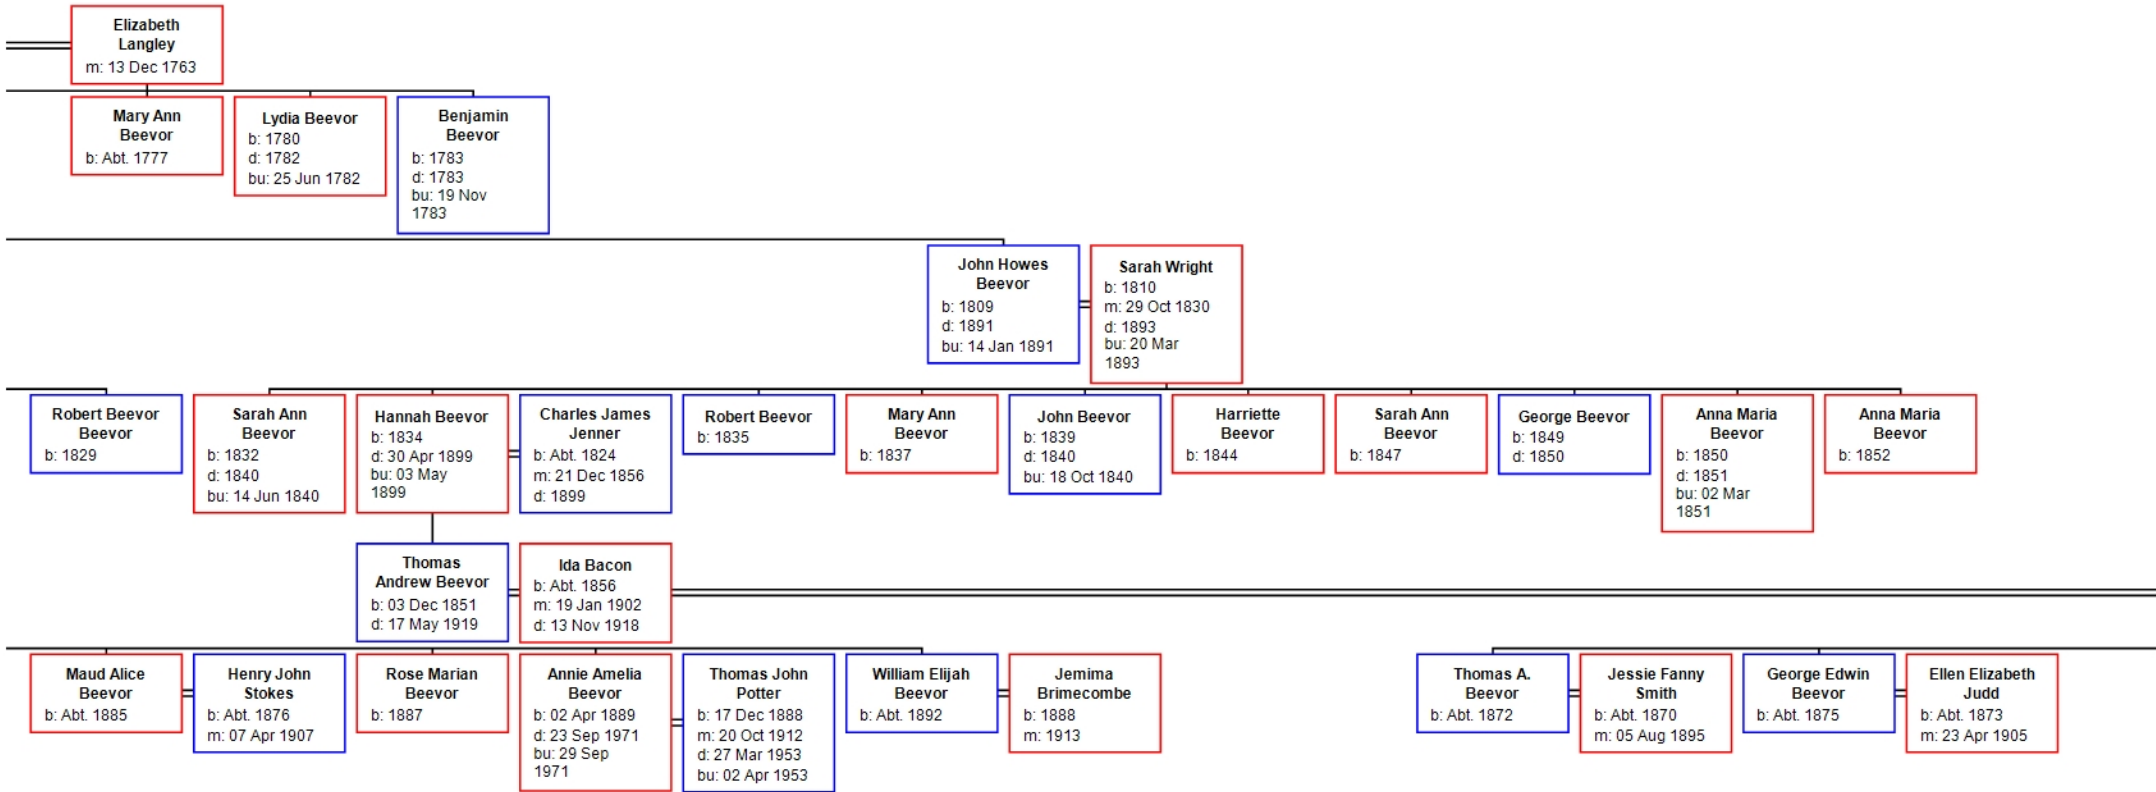

Descendant Chart for Robert Beevor

Emily Burnett
b: 01 Feb 1850
m: 20 Aug 1871
d: 16 Jun 1898

Frederick William Beevor
b: Abt. 1876

Rosina Smith
b: Abt. 1881
m: 21 Feb 1898
d: Bet. 1907–1908

Elizabeth Beevor
b: Abt. 1879

Henry Douglas Dungleison
b: Abt. 1882
m: 1905

Albert James Beevor
b: 1882

Elizabeth Duck
b: Bet. 1883–1884
m: 11 Jun 1905

Maud Alice Beevor
b: Abt. 1885

Henry John Stokes
b: Abt. 1876
m: 07 Apr 1907

Rose Marian Beevor
b: 1887

Annie Amelia Beevor
b: 02 Apr 1889
d: 23 Sep 1971
bu: 29 Sep 1971

Thomas John Potter
b: 17 Dec 1888
m: 20 Oct 1912
d: 27 Mar 1953
bu: 02 Apr 1953

William Elijah Beevor
b: Abt. 1892

Jemima Brimecombe
b: 1888
m: 1913