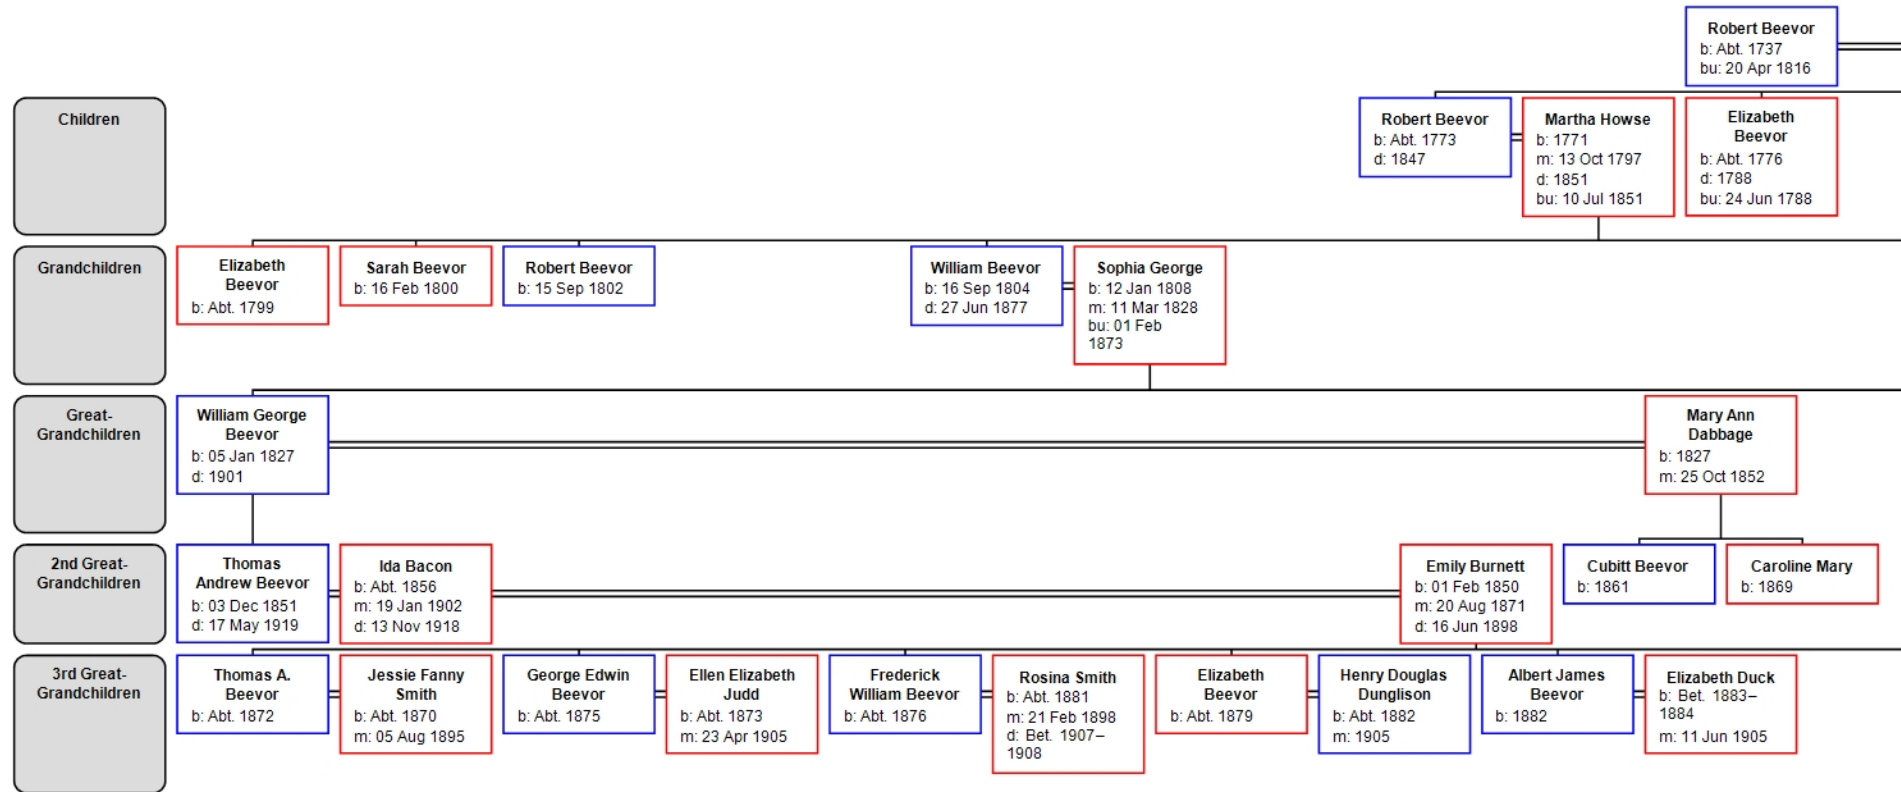

Descendant Chart for Robert Beevor

Emily Burnett
b: 01 Feb 1850
m: 20 Aug 1871
d: 16 Jun 1898

Frederick William Beevor
b: Abt. 1876

Rosina Smith
b: Abt. 1881
m: 21 Feb 1898
d: Bet. 1907–1908

Elizabeth Beevor
b: Abt. 1879

Henry Douglas Dungleison
b: Abt. 1882
m: 1905

Albert James Beevor
b: 1882

Elizabeth Duck
b: Bet. 1883–1884
m: 11 Jun 1905

Maud Alice Beevor
b: Abt. 1885

Henry John Stokes
b: Abt. 1876
m: 07 Apr 1907

Rose Marian Beevor
b: 1887

Annie Amelia Beevor
b: 02 Apr 1889
d: 23 Sep 1971
bu: 29 Sep 1971

Thomas John Potter
b: 17 Dec 1888
m: 20 Oct 1912
d: 27 Mar 1953
bu: 02 Apr 1953

William Elijah Beevor
b: Abt. 1892

Jemima Brimecombe
b: 1888
m: 1913